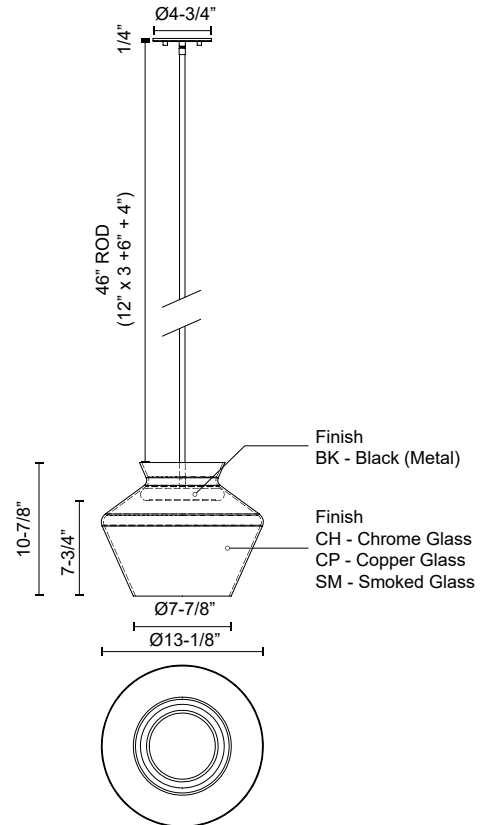

TRINITY PD62013

PENDANTS

PROJECT

SPECIFICATION DETAILS

* For custom options, consult factory for details.

Fixture Dimensions	D13-1/8" x H10-7/8"
Light Source	AC LED Module
Wattage	21W
Total Lumens	1700lm
Delivered Lumens	BK/SM-1186lm
Voltage	120V
Color Temperature	3000K
CRI (Ra)	90CRI
Optional Color Temps	2700K - 5000K Available, Minimum Order Quantities Apply
LED Rated Life	50,000 hours
Dimming	100% - 10%, ELV Dimmer (Not Included)
Diffuser Details	Frosted acrylic diffuser
Shade Details	Smoked or Metallic Finish Glass Shade
Adjustable	Yes
Rod Length	46" Max (3x12" + 1x6" + 1x4")
Wire Length	60"
Minimum Hang Height	15"
Product Adaptor	ADP002 (Sold Separately)
Location	Dry
Warranty	5 Years
Canopy Dimensions	D4-3/4" x H1/4"

DESCRIPTION

Available in multiple glass shade style and finishes, the Trinity collection has endless style options when paired with Clear, Copper, Chrome, or Smoke Glass finishes. It is the perfect mix of stylish and classic for any space.

KUZCO

19054 28TH AVENUE
SURREY - BC V3Z 6M3
CANADA

WWW.KUZCOLIGHTING.COM

COMMENT